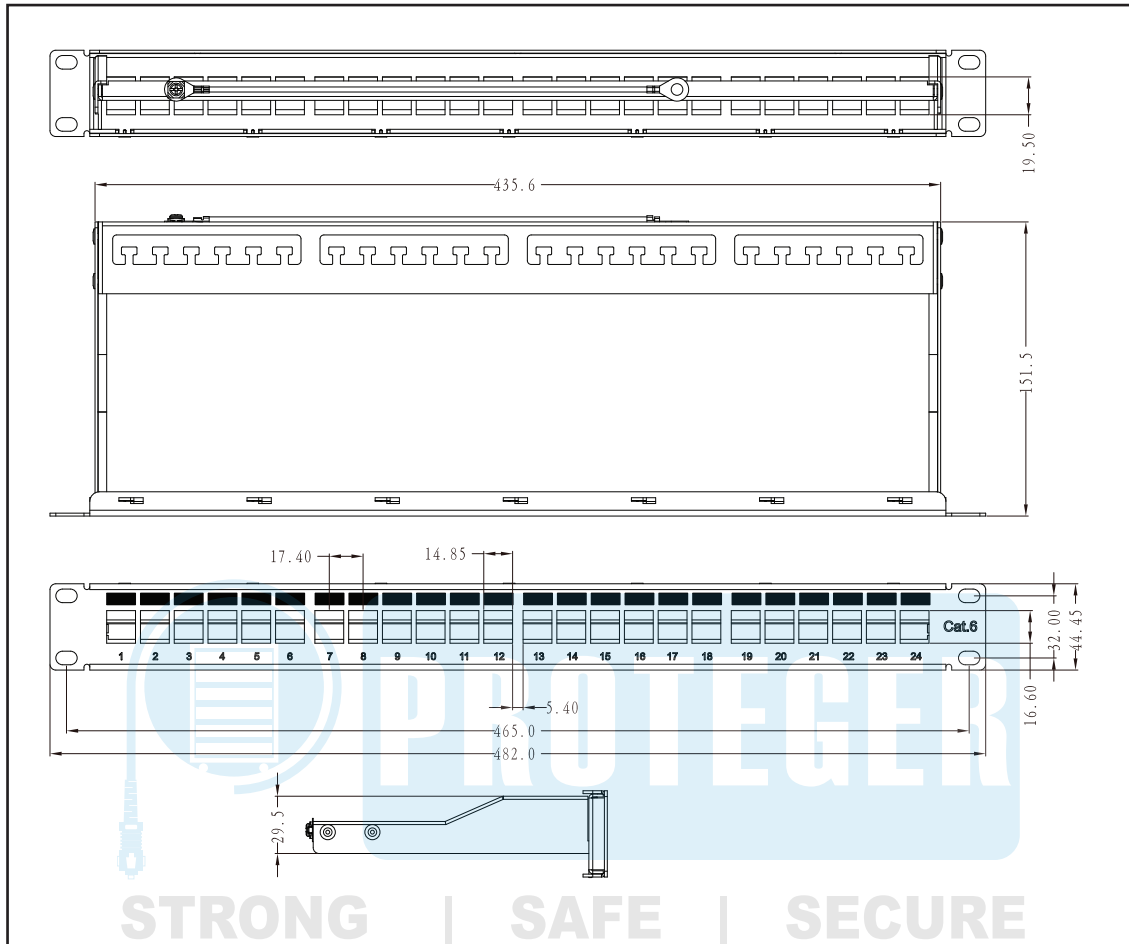

FTP Blank Patch Panel With Back Bar ,24 Port

Part No: PG-C624P0300U

Main Describe of The Product:

- 1.24 ports FTP blank patch panel.FTP Cat.6 or Cat.5e keystone jacks can be assembled on this panel.
- 2.The cable manager is combined in this patch panel.
All kinds of cables with different dimensions can be fixed on the patch panel.
- 3 Fit for Horizontal Distribution in the Equipments Room and equipments connecting.
- 4.Smart & idiographic design: Dust-free shutter and label

Material of Product:

- 1.Steel outer frame, with plastic powder clad
- 2.Plastic frame: flame retardant ABS plastic
- 3.Colour of Product: Black