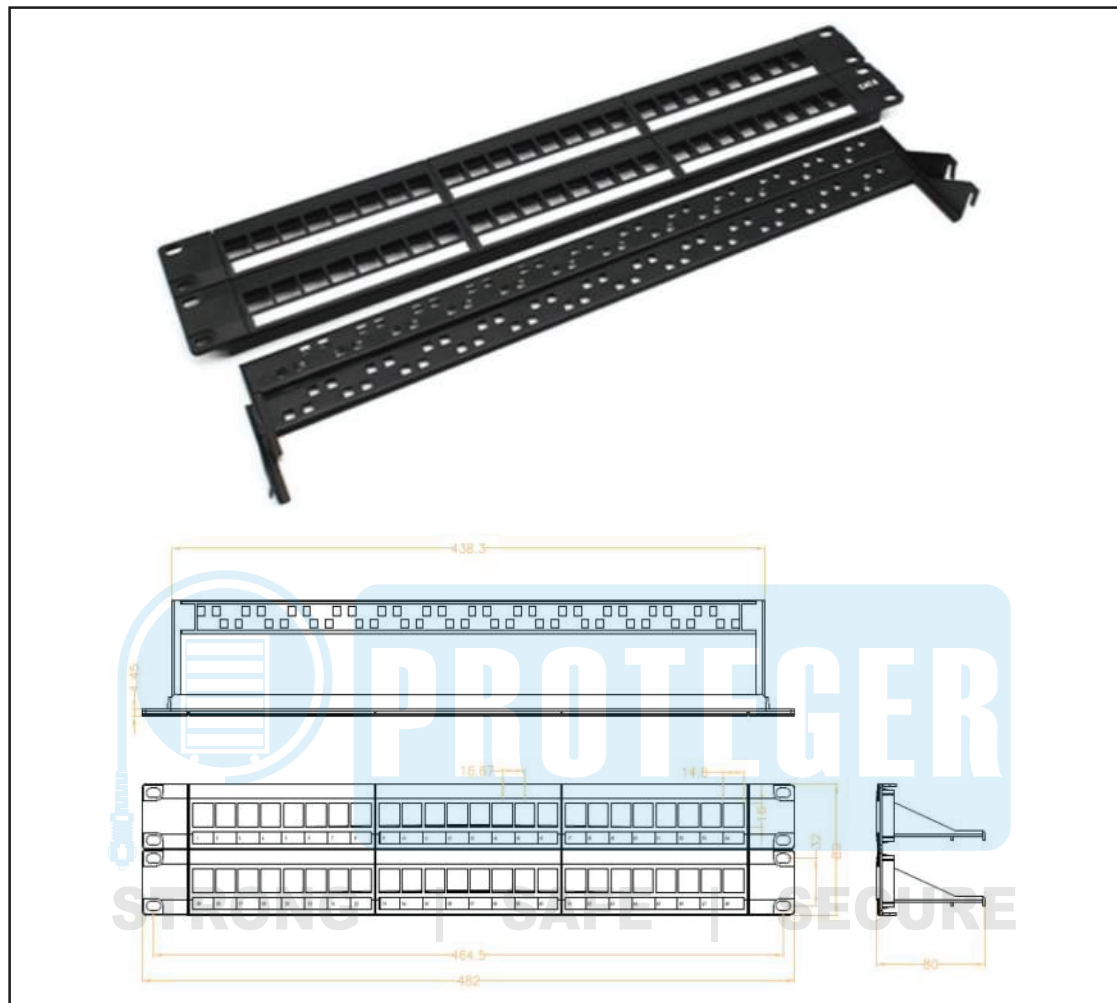

## 48 Port Unloaded Modular Panel

Part No. PG-C648P0300U

### Product Description:

1. 48 Port Modular Patch Panel compatible with Cat5e, Cat6, Cat6A Keystone.
2. Includes Cable Manager
3. Suitable for horizontal distribution in ERs
4. Dust-free shutter and labelling
5. Metallic Frame with Plastic Front Fascia
6. Material Color: Black